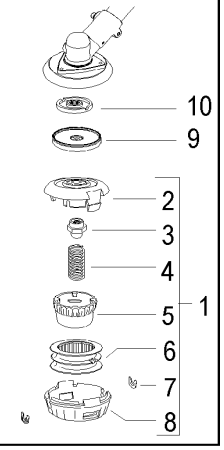

FIGURE 1

FIGURE 2

FIGURE 3

Item	P/N McC	P/N ELX	Qty	DESCRIPTION
FIGURE 1				
1	243564	538243564	1	trigger box assy
2	• 240091	538240091	1	throttle trigger spring
3	• 241296	538241296	1	throttle trigger
4	• 229973	538229973	1	throttle advance spring
5	• 227065	538227065	1	benzig
6	• 229823	538229823	1	throttle advance pin
7	• 240833	538240833	4	screw 3x20, self threading
8	• 240618	538240618	2	screw 3x16, self threading
9	• 246955	538246955	1	handle kit
10	•• 229819	538229819	1	safety lever
11	• 229824	538229824	1	throttle advance slide
12	• 243567	538243567	1	wires assy
13	•• 236394	538236394	1	switch
14	•• 243570	538243570	1	throttle cable
15	• 235912	538235912	1	nut M6
18	236981	538236981	2	screw 3,5x9,5 self threading
20	229524	538229524	2	nut M5
21	243540	538243540	1	loop handle
22	242629	538242629	1	lower clamp
23	235802	538235802	2	screw M5x14
24	243541	538243541	1	safety pole barrier
25	503217520	503217520	2	screw 5x20, self threading
30	228152	538228152	2	harness half hook
31	236642	538236642	2	nut M6
32	235911	538235911	2	screw M6x12
35	240486	538240486	1	drive shaft
36	242442	538242442	1	outer shaft
37	• 228192	538228192	5	bushing ass'y
60	235802	538235802	1	screw m5x14
62	236529	538236529	2	split washer
63	235803	538235803	1	screw m5x25
65	242728	538242728	1	gear box ass'y
66	• 240151	538240151	1	screw M8x10
67	242729	538242729	1	flange guard
68	240688	538240688	3	screw+washer
A 70	249155	538249155	1	d.25 safety guard ass'y
71	• 227563	538227563	2	M5x16 screw
72	• 242629	538242629	1	upper clamp
73	• 242752	538242752	1	lower clamp
74	• 229208	538229208	2	nut M5
75	• 242644	538242644	1	string head guard
76	• 241973	538241973	1	line cutter
77	• 227563	538227563	2	M5x16 screw
78	• 240862	538240862	1	screw 4x18