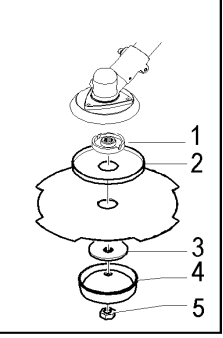

FIGURE 1

FIGURE 2

FIGURE 3

Item	P/N McC	P/N ELX	Qty	DESCRIPTION
FIGURE 1				
1	243564	538243564	1	trigger box assy
2	• 240091	538240091	1	throttle trigger spring
3	• 241296	538241296	1	throttle trigger
4	• 229973	538229973	1	throttle advance spring
5	• 227065	538227065	1	benzig
6	• 229823	538229823	1	throttle advance pin
7	• 240833	538240833	4	screw 3x20, self threading
8	• 240618	538240618	2	screw 3x16, self threading
9	• 246955	538246955	1	handle kit
10	•• 229819	538229819	1	safety lever
11	• 229824	538229824	1	throttle advance slide
12	• 243567	538243567	1	wires assy
13	•• 236394	538236394	1	switch
14	•• 243570	538243570	1	throttle cable
15	• 235912	538235912	1	nut M6
18	236981	538236981	2	screw 3,5x9,5 self threading
20	229524	538229524	2	nut M5
21	243540	538243540	1	loop handle
22	242629	538242629	1	lower clamp
23	235802	538235802	2	screw M5x14
24	243541	538243541	1	safety pole barrier
25	503217520	503217520	2	screw 5x20, self threading
30	228152	538228152	2	harness half hook
31	236642	538236642	2	nut M6
32	235911	538235911	2	screw M6x12
35	240486	538240486	1	drive shaft
36	242442	538242442	1	outer shaft
37	• 228192	538228192	5	bushing ass'y
60	235802	538235802	1	screw m5x14
62	236529	538236529	2	split washer
63	235803	538235803	1	screw m5x25
65	242728	538242728	1	gear box ass'y
66	• 240151	538240151	1	screw M8x10
67	242729	538242729	1	flange guard
68	240688	538240688	3	screw+washer
A 70	249155	538249155	1	d.25 safety guard ass'y
71	• 227563	538227563	2	M5x16 screw
72	• 242629	538242629	1	upper clamp
73	• 242752	538242752	1	lower clamp
74	• 229208	538229208	2	nut M5
75	• 242644	538242644	1	string head guard
76	• 241973	538241973	1	line cutter
77	• 227563	538227563	2	M5x16 screw
78	• 240862	538240862	1	screw 4x18